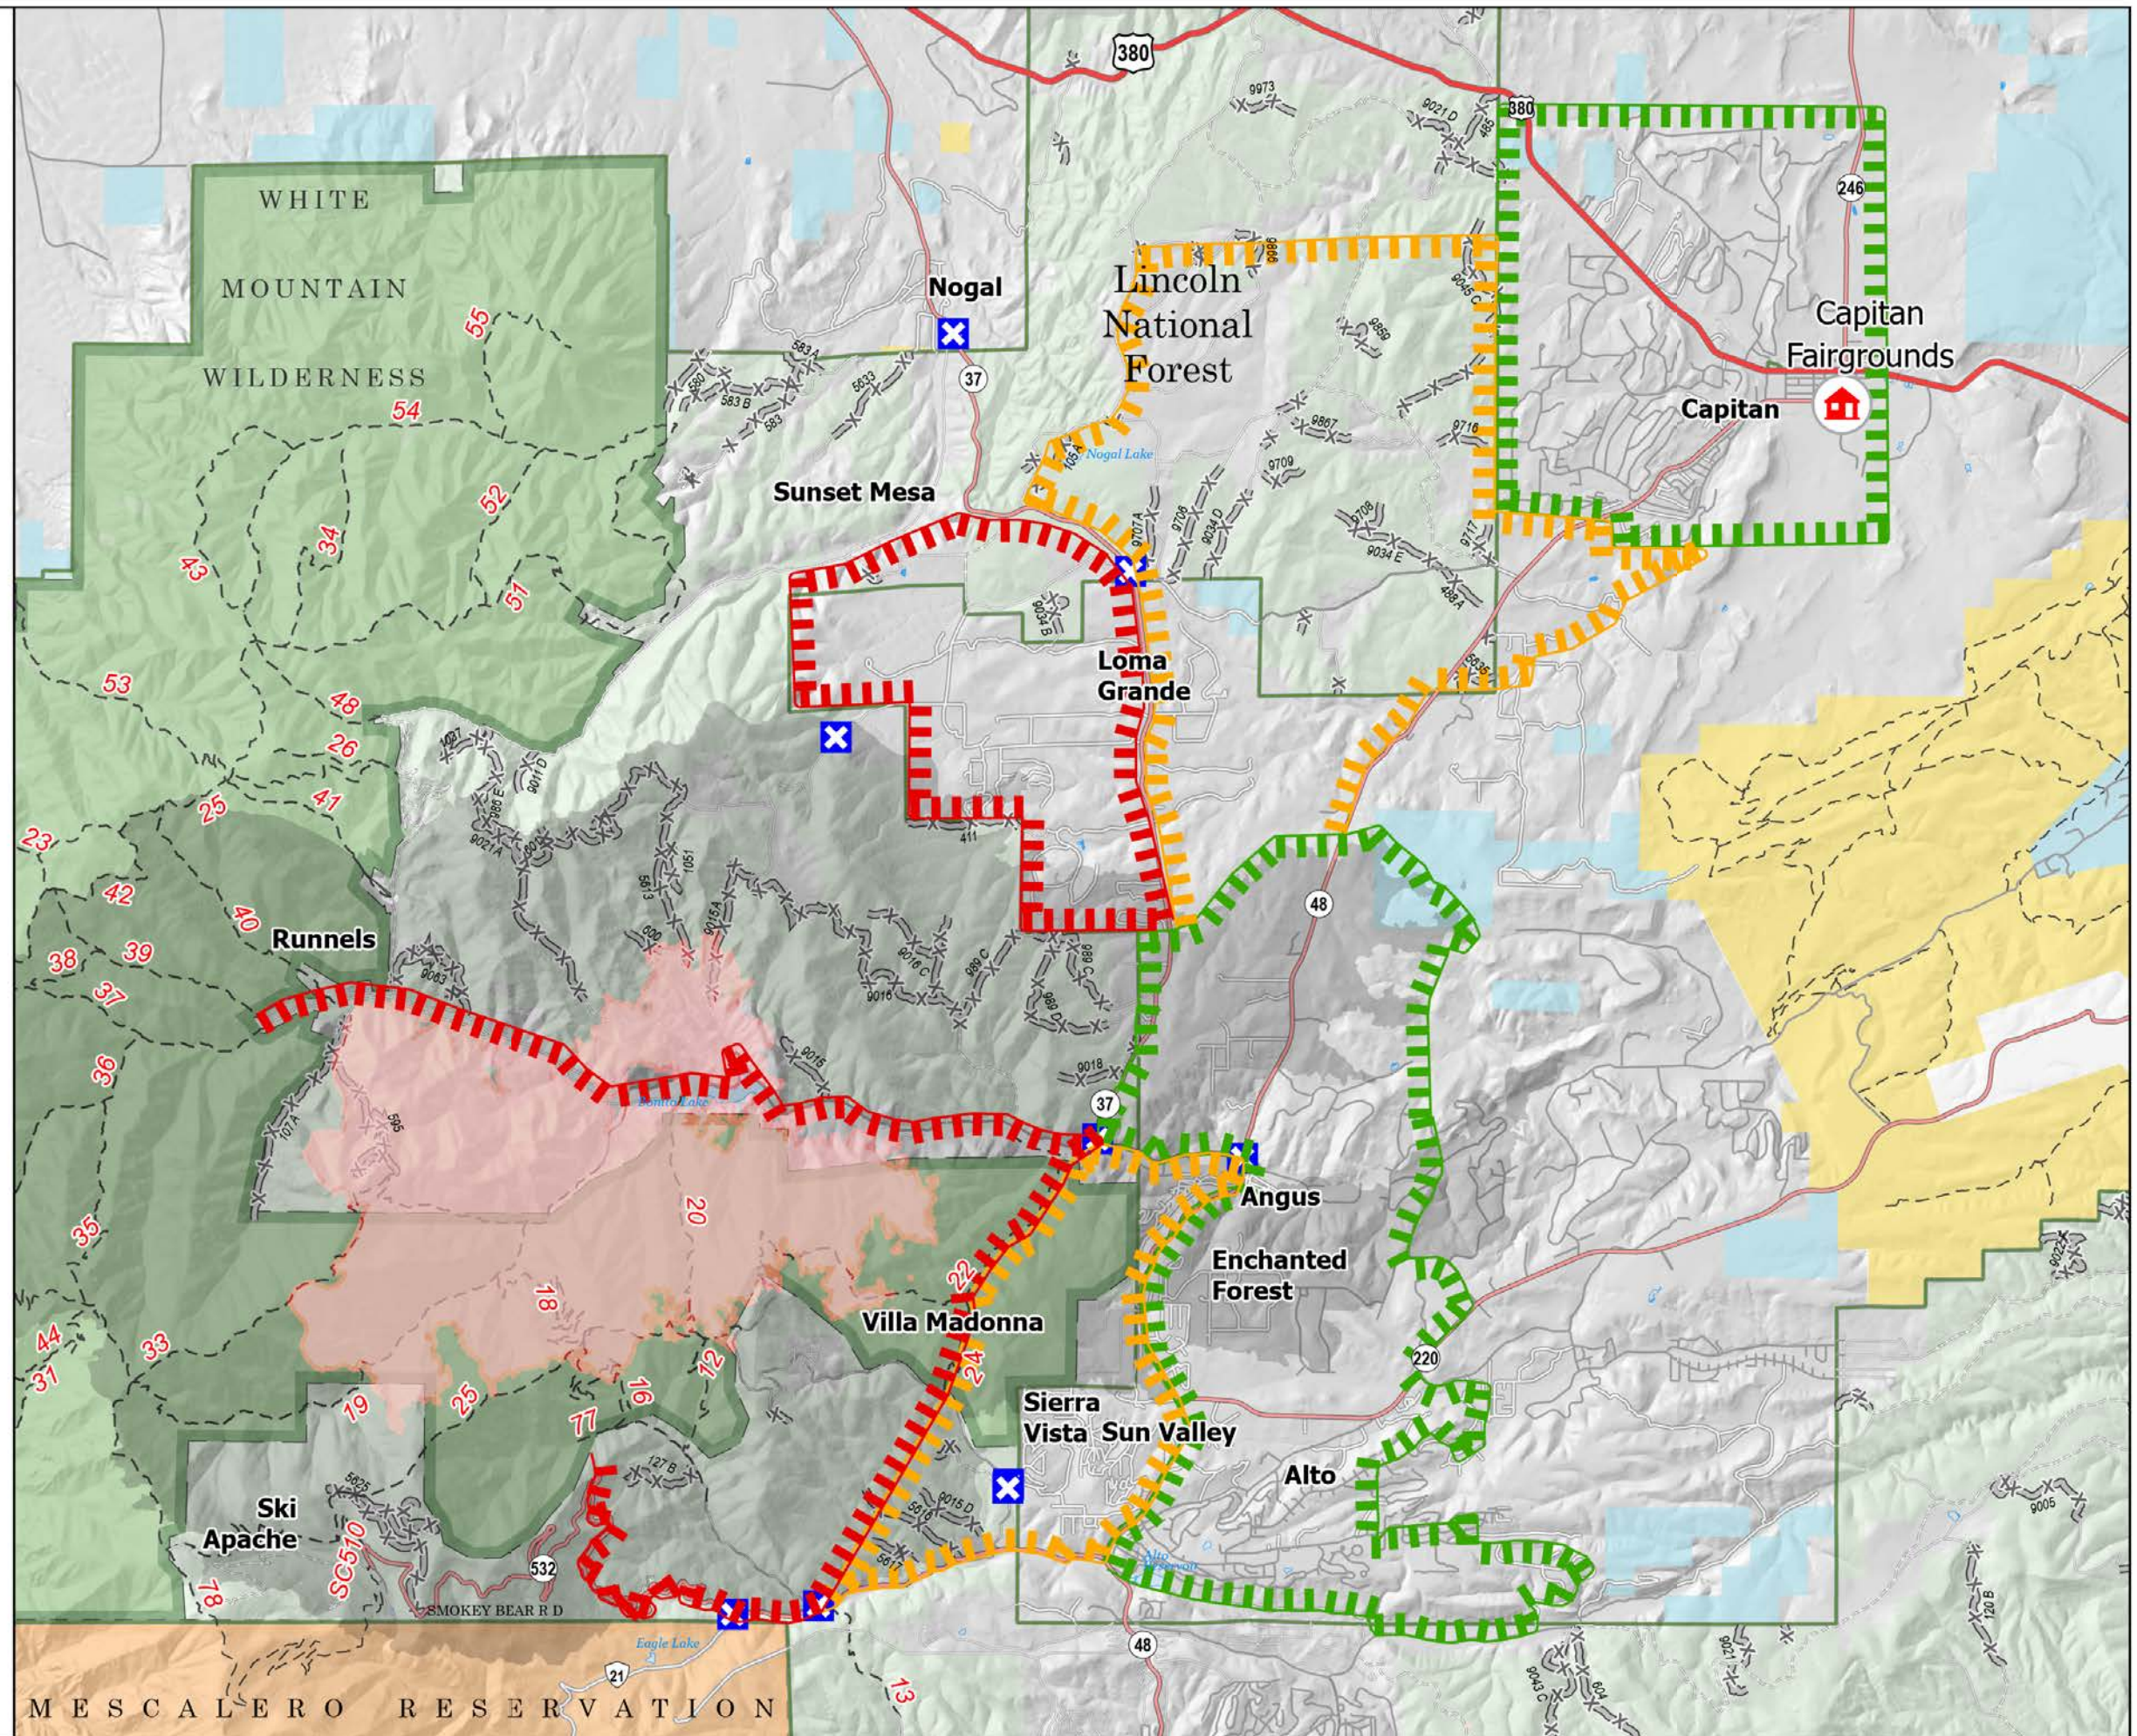

# Evacuation

BLUE 2

NM-LNF-000227

05/30/2024 DAY

7,455 acres

as of 05/29/2024 2128

- Evacuation Shelter
- Ready
- Set
- Go
- Wildfire Daily Fire Perimeter
- Little Bear Fire 2012
- Forest Service Land
- Paved
- Gravel Road
- Dirt Road
- Unimproved Road
- Forest Service Roads Closed
- Closure
- Lake / Pond
- Lake / Pond (Intermittent)

**SOUTHWEST AREA**

INCIDENT  
MANAGEMENT  
TEAM **3**

NORTH

Miles

1:90,000 | Southwest CIMT 3

Produced 5/30/2024 0400 | Acres from IR Image Interpretation

MESCALERO RESERVATION